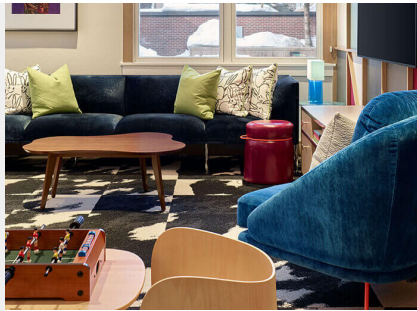

ASPEN AESTHETIC

INSPIREDESIGN

INSPIRATION, PROCESS